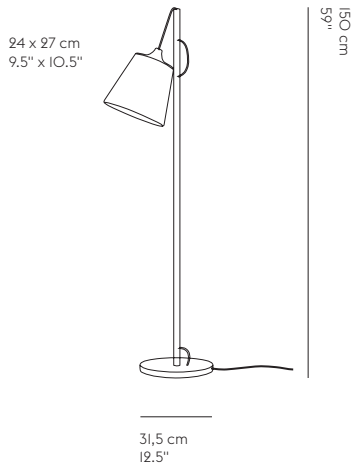

PULL FLOOR LAMP – EU VERSION

WHATSWHAT ON THE DESIGN “The unique composition of the Pull Lamp provides the lamp with a unique personality that both organic and distinctively true to it’s Scandinavian design heritage. The partly exposed, partly hidden cord connects the elements and provides the mechanism to adjust the position of the shade. Moving the shade not only changes the light but also the character of the lamp.”

CATEGORY

Floor lamp

ENVIRONMENT

Indoor

DESCRIPTION

Pull is a floor lamp with an adjustable shade and a distinctive Scandinavian design. Pull won the Muuto Talent Award competition for design students in 2010.