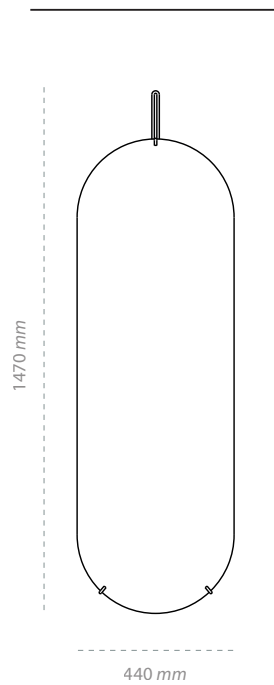

WALL MIRROR

by MOEBE

Name

Wall Mirror

Dimensions:

Small : Ø 30 cm
Medium : Ø 50 cm
Large : Ø 70 cm

Colors:

Brass, Black, White

Materials:

Mirror
Solid Brass /
Powder coated steel

Brass Black White

TALL WALL MIRROR

by MOEBE

Name

Tall Wall Mirror

Dimensions:

(H x W) 1330 x 440 mm

Colors:

Brass, Black, Chrome

Materials:

Mirror glass
Solid Brass /
Powder coated steel /
Chrome coated steel