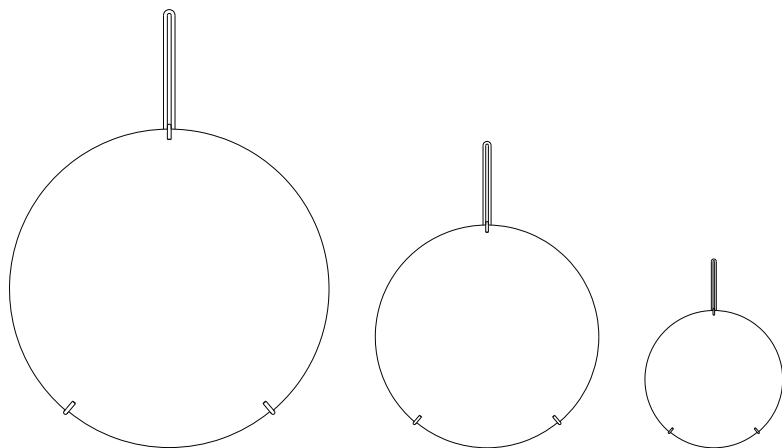

WALL MIRROR

by MOEBE

Name

Wall Mirror

Dimensions:

Small : Ø 30 cm
Medium : Ø 50 cm
Large : Ø 70 cm

Colors:

Brass, Black, White

Materials:

Mirror
Solid Brass /
Powder coated steel

Brass Black White

TALL WALL MIRROR

by MOEBE

Name

Tall Wall Mirror

Dimensions:

(H x W) 1330 x 440 mm

Colors:

Brass, Black, Chrome

Materials:

Mirror glass
Solid Brass /
Powder coated steel /
Chrome coated steel