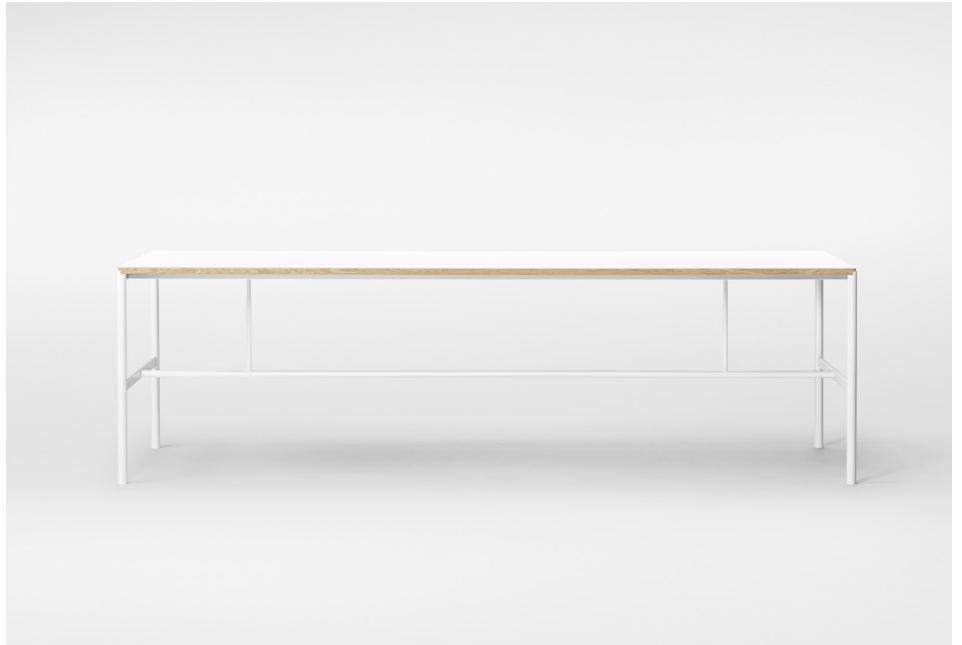

MILLION
COLLECTION · 2018

MIES Dining Table

12.15

VARIANTS

Frame:
WHITE