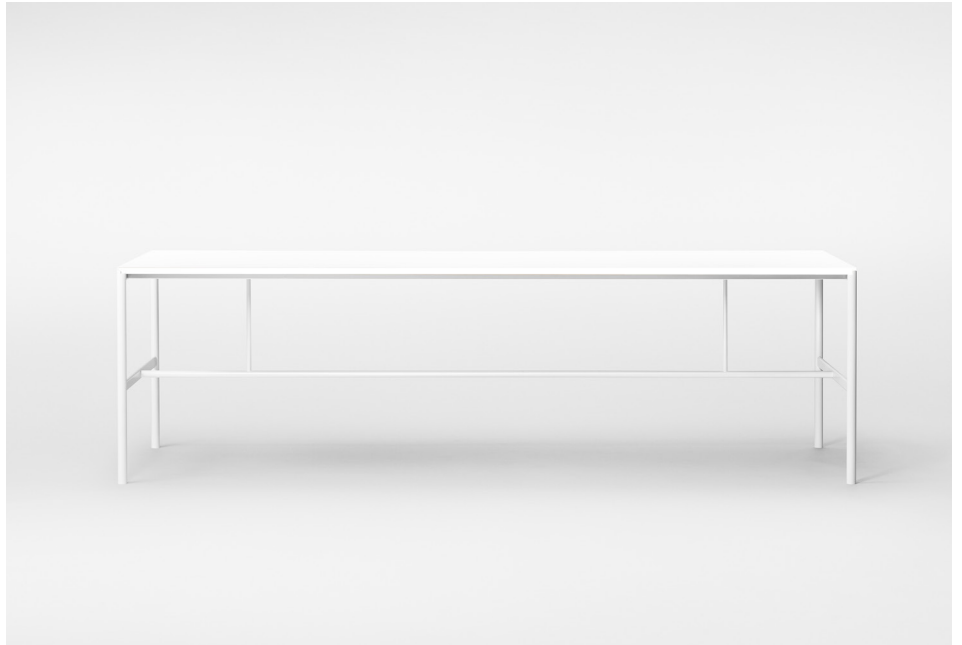

MILLION
COLLECTION · 2018

MIES Dining Table

12.12

VARIANTS

Frame:
WHITE