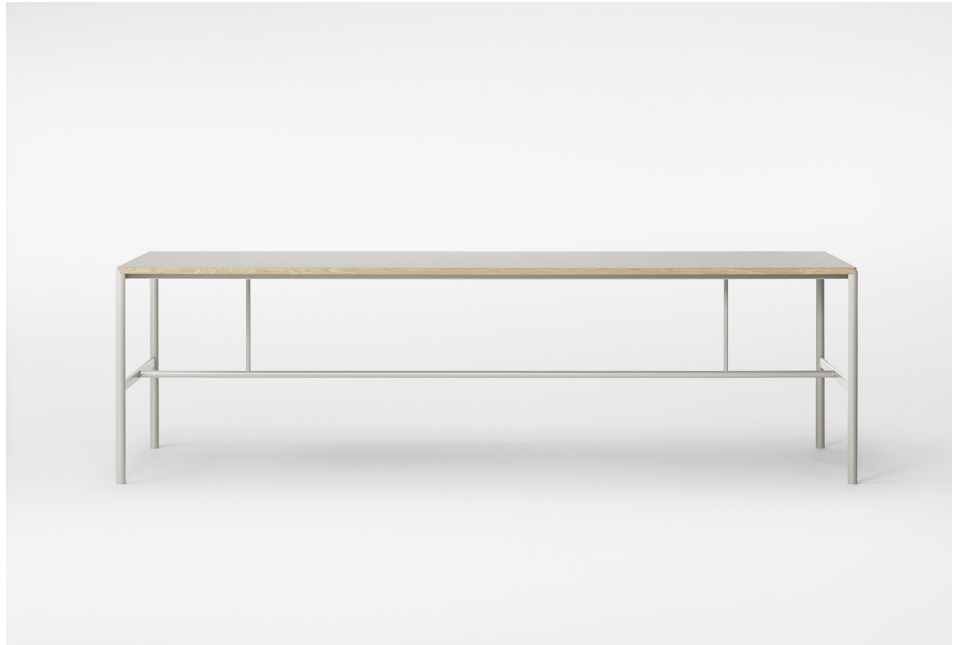

MILLION
COLLECTION · 2018

MIES Dining Table

12.21

VARIANTS

Frame:
LIGHT GREY