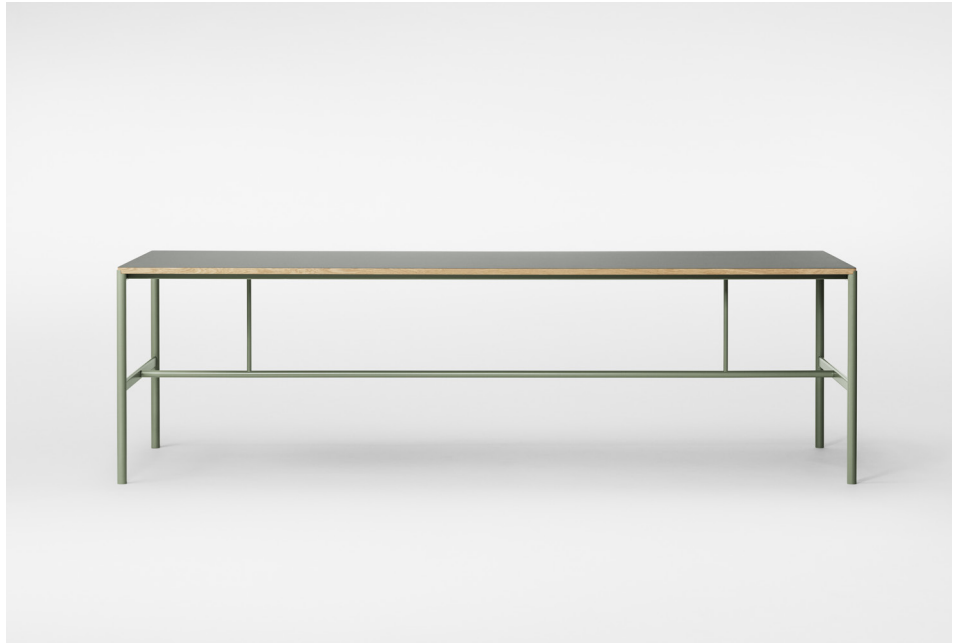

MILLION
COLLECTION · 2018

MIES Dining Table

12.17

VARIANTS

Frame:
MOSS GREEN