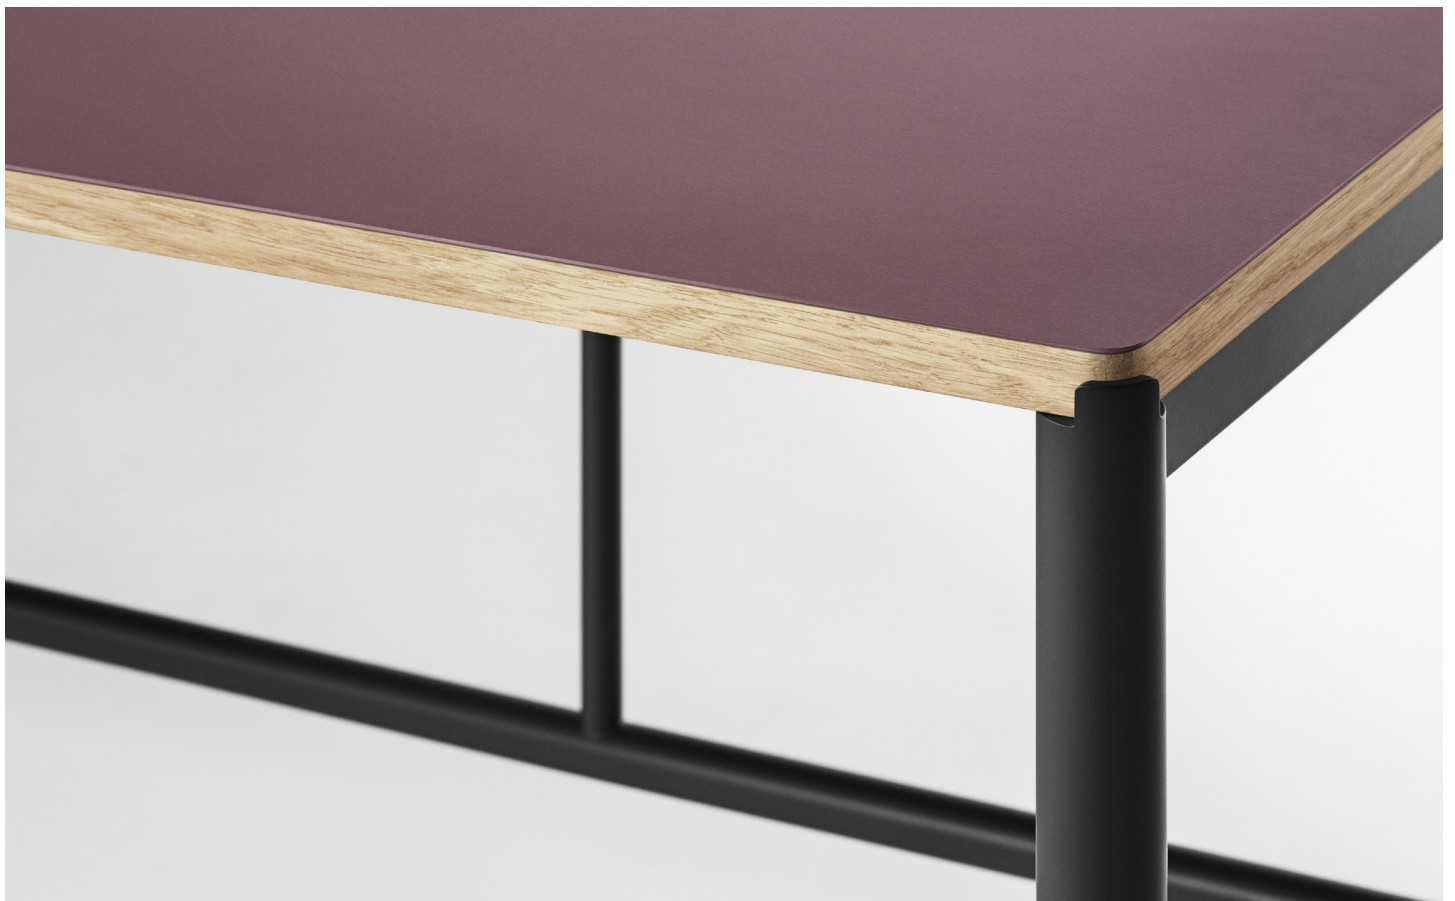

12.06

VARIANTS

Frame:
BLACK

BLACK / BURGUNDY RED

—

M1 / Item No. 18101 — M2 / Item No. 18201 — M3 / Item No. 18301

FRAME — Black matt powder coated

TABLE TOP — Table wood, burgundy red linoleum, oak edge