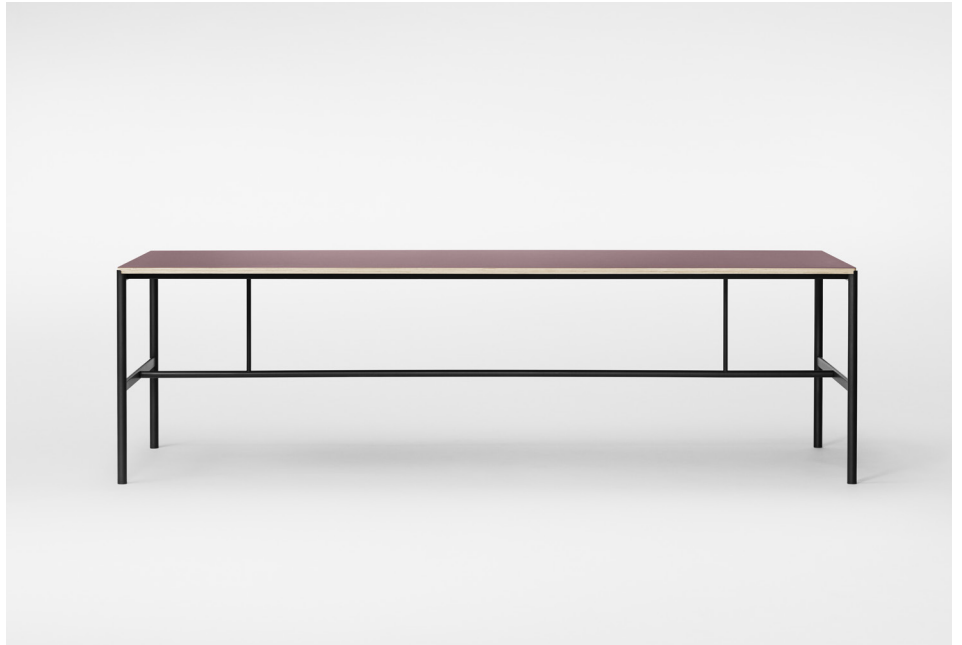

MILLION
COLLECTION · 2018

MIES Dining Table

12.02

VARIANTS

Length:
2000mm
2500mm

FRAME SIZE
M1 — 2000 mm x 900 mm

FRAME SIZE
M2 — 2500 mm x 900 mm
M3 — 2500 mm x 1000 mm

MILLION
COLLECTION · 2018

MIES Dining Table

12.03

VARIANTS

Frame:
BLACK
WHITE
MOSS GREEN
LIGHT GREY

MILLION
COLLECTION · 2018

MIES Dining Table

12.05

VARIANTS

Frame:
BLACK

BLACK / BURGUNDY RED

—

M1 / Item No. 18100 — M2 / Item No. 18200 — M3 / Item No. 18300

FRAME — Black matt powder coated

TABLE TOP — Plywood, burgundy red linoleum

MILLION
COLLECTION · 2018

MIES Dining Table