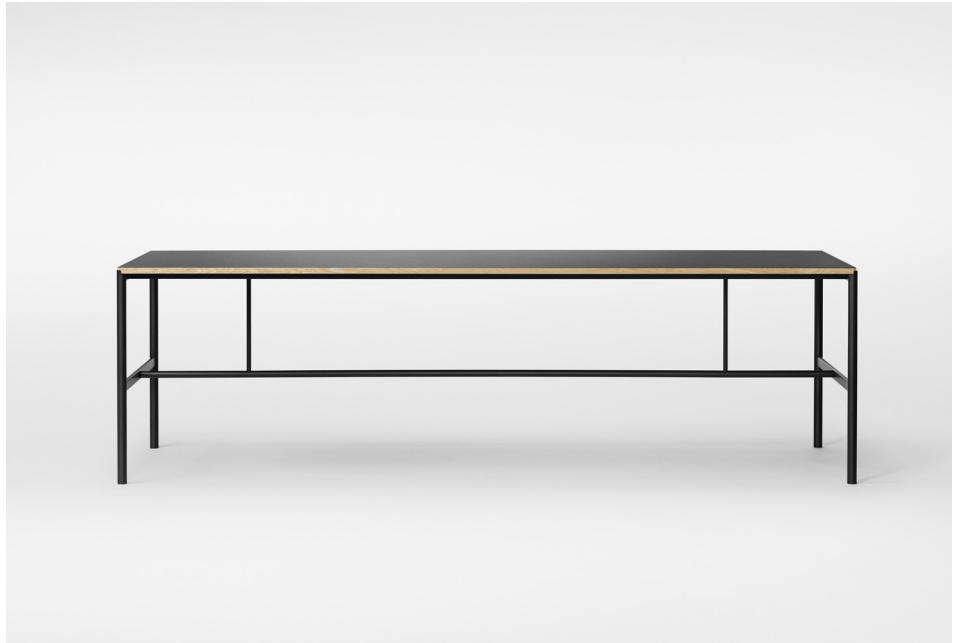

FRAME — Black matt powder coated

TABLE TOP — Plywood, black linoleum

MILLION
COLLECTION · 2018

MIES Dining Table

12.08

VARIANTS

Frame:
BLACK

BLACK / BLACK

—

M1 / Item No. 18113 — M2 / Item No. 18213 — M3 / Item No. 18313

FRAME — Black matt powder coated

TABLE TOP — Table wood, black linoleum, oak edge

MILLION
COLLECTION · 2018

MIES Dining Table

12.09

VARIANTS