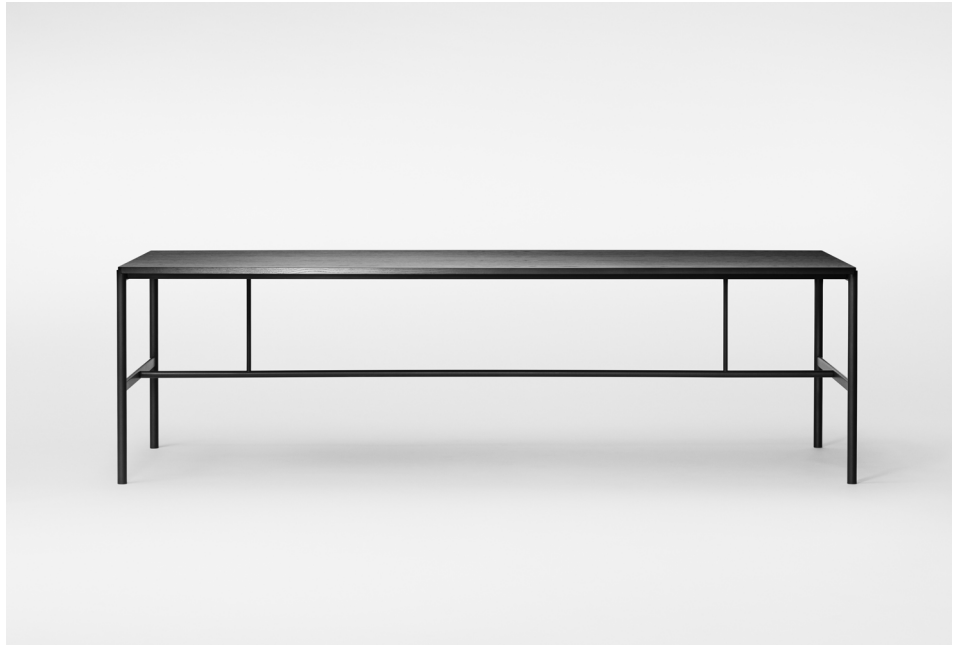

FRAME — Black matt powder coated

TABLE TOP — Plywood, black linoleum

MILLION
COLLECTION · 2018

MIES Dining Table

12.08

VARIANTS

Frame:
BLACK

BLACK / BLACK

—

M1 / Item No. 18113 — M2 / Item No. 18213 — M3 / Item No. 18313

FRAME — Black matt powder coated

TABLE TOP — Table wood, black linoleum, oak edge

MILLION
COLLECTION · 2018

MIES Dining Table

12.09

VARIANTS

Frame:
BLACK

BLACK / BLACK OAK

—

M1 / Item No. 18103 — M2 / Item No. 18203 — M3 / Item No. 18303

FRAME — Black matt powder coated

TABLE TOP — Table wood, ash veneer, black stained

MILLION
COLLECTION · 2018

MIES Dining Table