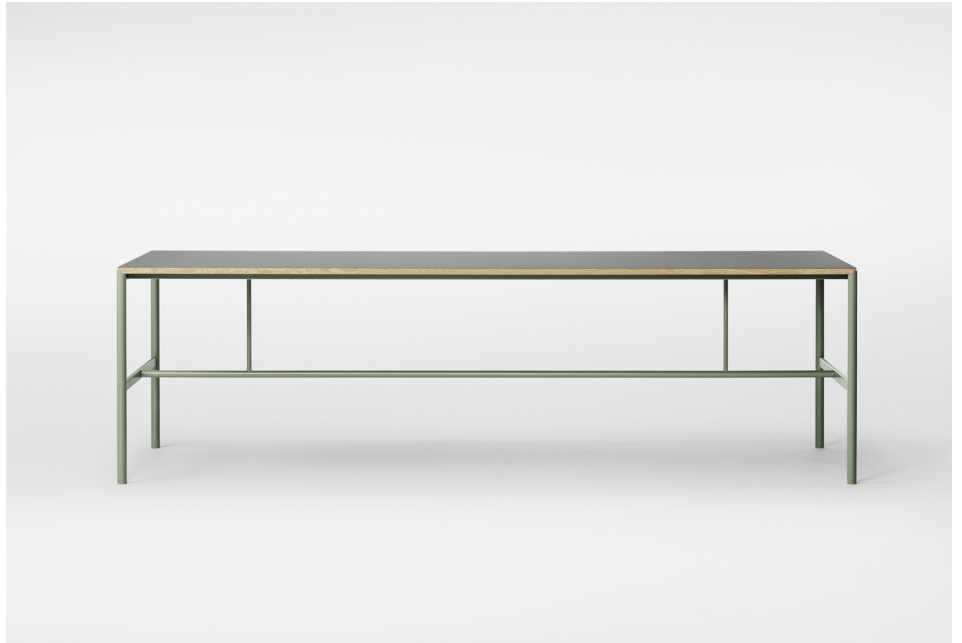

MILLION
COLLECTION · 2018

MIES Dining Table

12.18

VARIANTS

Frame:
MOSS GREEN