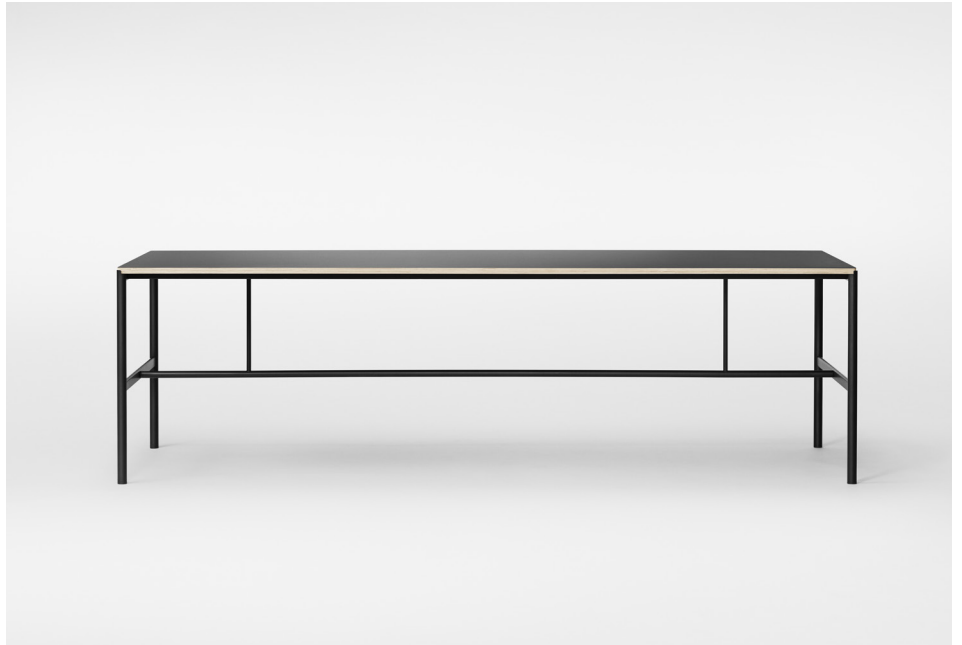

MILLION
COLLECTION · 2018

MIES Dining Table

12.07

VARIANTS

Frame:
BLACK