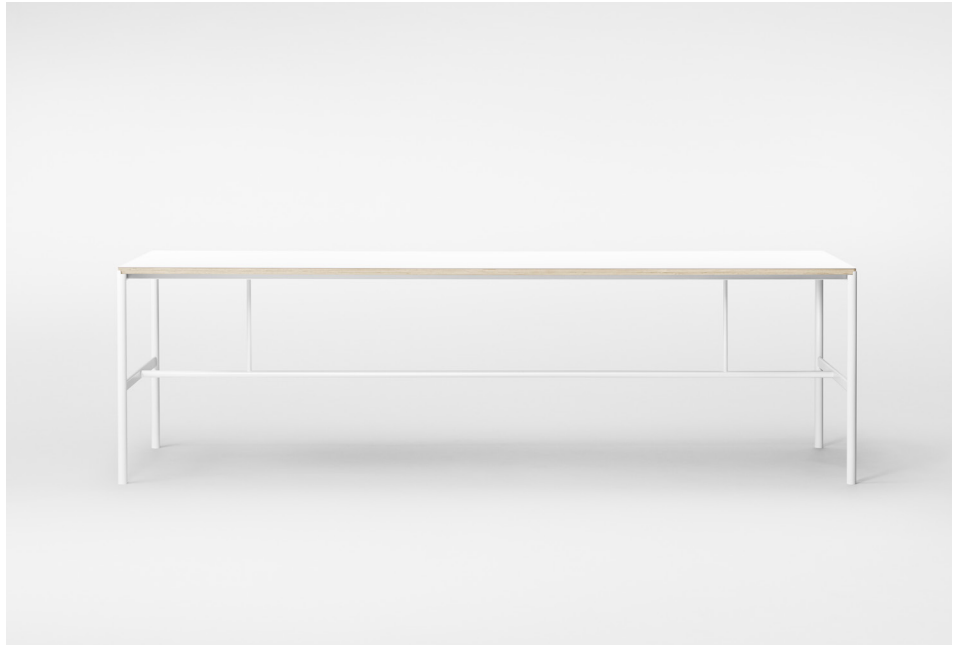

MILLION
COLLECTION · 2018

MIES Dining Table

12.14

VARIANTS

Frame:
WHITE