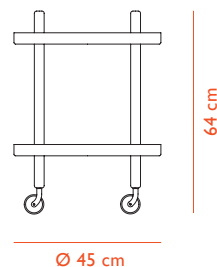

ROUND

DESCRIPTION

Since 2012, the versatile side table on wheels, Block, has been headed at great speed towards the title of a modern design classic. Block's rounded shape, contrasting materials and the combination of craft and industry gives the table its unique expression. Block has a functional and charming design that can work anywhere in the interior.

DESIGN

Simon Legald, 2012

MATERIAL

Tabletop: Powder Coated Steel

Legs: Lacquered Ash

CONSTRUCTION

The Block table comes flat packed. The wheels are colored to match the trays and can be turned 360 degrees. A black nylon ring around the wheel adds grip and stability. Easy to move around using its handles. Including assembly manual. Load capacity: 10 kg pr. shelf.

COLOR SQUARE VERSION

White /
Ash

Light Grey /
Ash

Dark Grey /
Ash

Black /
Ash

White /
White

Black /
Black

COLOR ROUND VERSION

White /
Ash

Black /
Ash