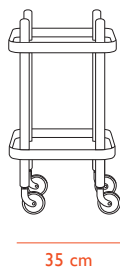

Block

SQUARE