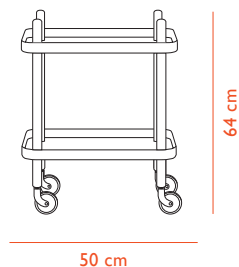

Block

SQUARE